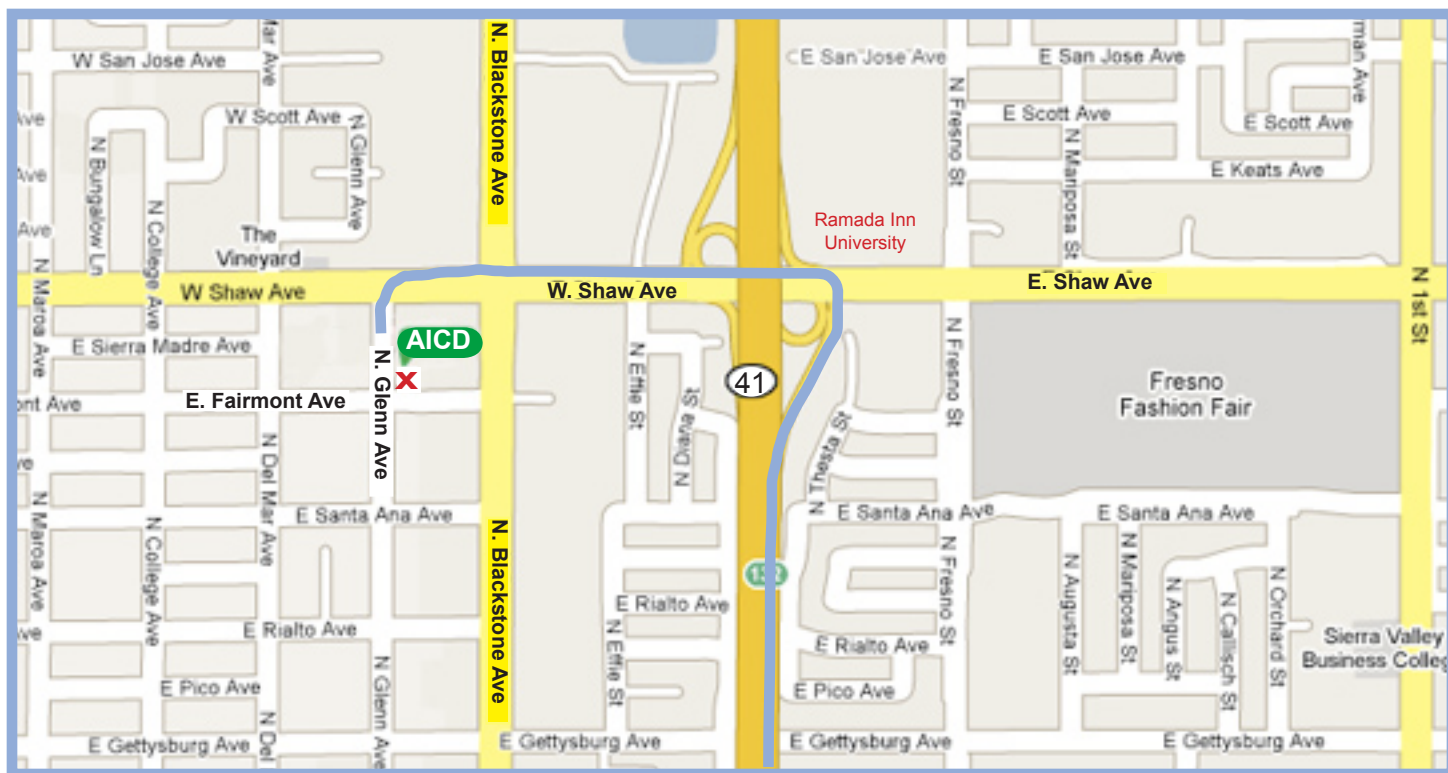

ACADEMY OF ICE CARVING AND DESIGN

Located in the beautiful Old Fig Garden area of Fresno, California
4912 N. Glenn Ave., Fresno, California 93704

One block south of Shaw Ave • One block west of Blackstone Ave
....On the **northeast** corner of N. Glenn and E. Fairmont

Phone (559) 222-2192

We look forward to your visit!

Paul and Robin

The Highway 41 route from Fresno Yosemite International Airport is shown below with a **purple line** drawn from point **A** to **AICD**.

Drive time from airport is about 14 minutes (9 miles total).

Hotel locations are shown by the red numbers above (listed in order of proximity to AICD)

- # 1. Courtyard by Marriot - 0.4 miles - (559) 221-6000
- # 2. Ramada Inn University - 0.8 miles - (559) 224-4044**
- # 3. Best Western Plus Fresno - 0.9 miles - (559) 229-5811
- # 4. Residence Inn by Marriott - 1.0 mile - (559) 222-8900
- # 5. Days Inn - 1.2 miles - (559) 222-5641
- # 6. Park Inn by Raddison - 1.6 miles - (559) 226-2200
- # 7. Not currently available
- # 8. San Joaquin Suites 1.6 miles - (559) 225-1309
- # 9. Best Western Village Inn - 2.2 miles - (559) 226-2110
- #10. Piccadilly Inn Shaw - 2.3 miles - (559) 226-3850
- #11. University Square Hotel - 2.3 miles - (559) 224-4200