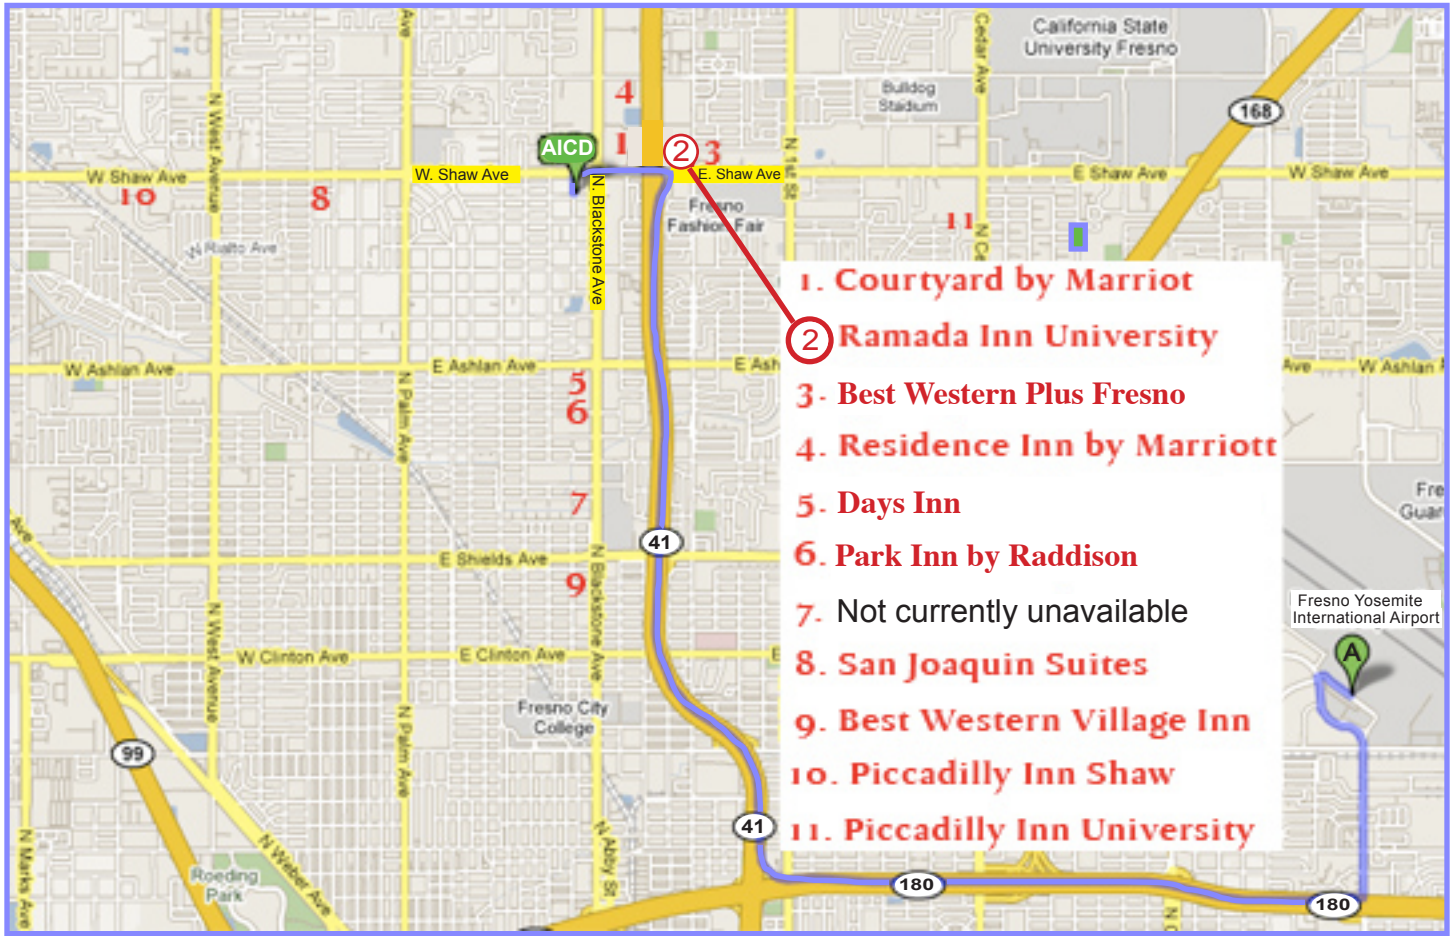

ACADEMY OF ICE CARVING AND DESIGN

Located in the beautiful Old Fig Garden area of Fresno, California
4912 N. Glenn Ave., Fresno, California 93704

One block south of Shaw Ave • One block west of Blackstone Ave
....On the **northeast** corner of N. Glenn and E. Fairmont

Drive time from airport is about 14 minutes (9 miles total).

Hotel locations are shown by the red numbers above (listed in order of proximity to AICD)

1. Courtyard by Marriot - 0.4 miles - (559) 221-6000

6. Park Inn by Raddison - 1.6 miles - (559) 226-2200

7. Not currently available

8. San Joaquin Suites 1.6 miles - (559) 225-1309

9. Best Western Village Inn - 2.2 miles - (559) 226-2110

#10. Piccadilly Inn Shaw - 2.3 miles - (559) 226-3850

#11. University Square Hotel - 2.3 miles - (559) 224-4200