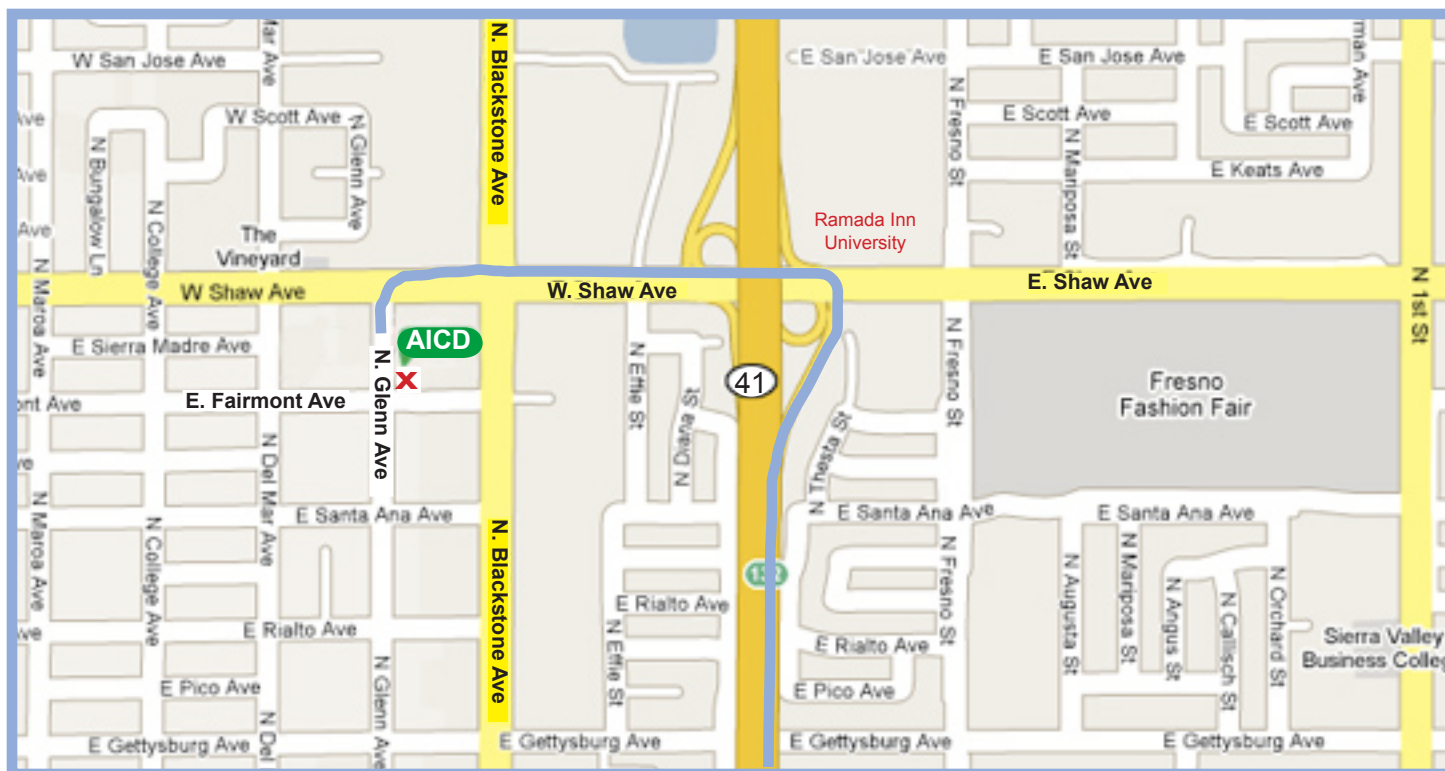

ACADEMY OF ICE CARVING AND DESIGN

Located in the beautiful Old Fig Garden area of Fresno, California
4912 N. Glenn Ave., Fresno, California 93704

One block south of Shaw Ave • One block west of Blackstone Ave
....On the **northeast** corner of N. Glenn and E. Fairmont

Drive time from airport is about 14 minutes (9 miles total).

Hotel locations are shown by the red numbers above (listed in order of proximity to AICD)

1. Courtyard by Marriot - 0.4 miles - (559) 221-6000

6. Park Inn by Raddison - 1.6 miles - (559) 226-2200

7. Not currently available

8. San Joaquin Suites 1.6 miles - (559) 225-1309

9. Best Western Village Inn - 2.2 miles - (559) 226-2110

#10. Piccadilly Inn Shaw - 2.3 miles - (559) 226-3850

#11. University Square Hotel - 2.3 miles - (559) 224-4200