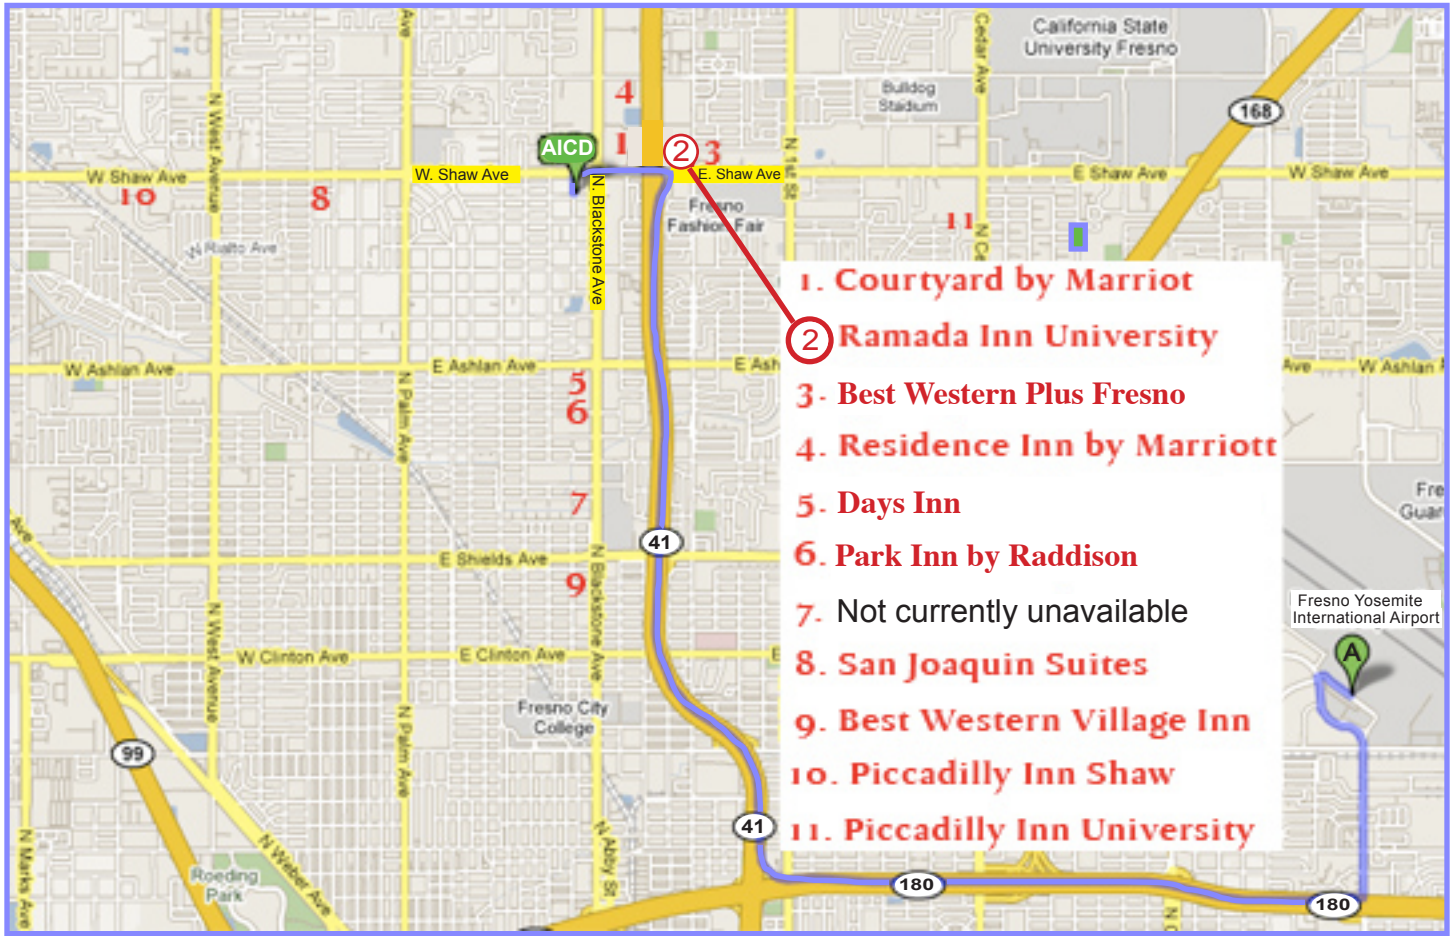

ACADEMY OF ICE CARVING AND DESIGN

Located in the beautiful Old Fig Garden area of Fresno, California
4912 N. Glenn Ave., Fresno, California 93704

One block south of Shaw Ave • One block west of Blackstone Ave
....On the **northeast** corner of N. Glenn and E. Fairmont

Phone (559) 222-2192

We look forward to your visit!

Paul and Robin

The Highway 41 route from Fresno Yosemite International Airport is shown below with a **purple line** drawn from point **A** to **AICD**.

Drive time from airport is about 14 minutes (9 miles total).

Hotel locations are shown by the red numbers above (listed in order of proximity to AICD)

- # 1. Courtyard by Marriot - 0.4 miles - (559) 221-6000
- # 2. Ramada Inn University - 0.8 miles - (559) 224-4044**
- # 3. Best Western Plus Fresno - 0.9 miles - (559) 229-5811
- # 4. Residence Inn by Marriott - 1.0 mile - (559) 222-8900
- # 5. Days Inn - 1.2 miles - (559) 222-5641
- # 6. Park Inn by Raddison - 1.6 miles - (559) 226-2200
- # 7. Not currently available
- # 8. San Joaquin Suites 1.6 miles - (559) 225-1309
- # 9. Best Western Village Inn - 2.2 miles - (559) 226-2110
- #10. Piccadilly Inn Shaw - 2.3 miles - (559) 226-3850
- #11. University Square Hotel - 2.3 miles - (559) 224-4200